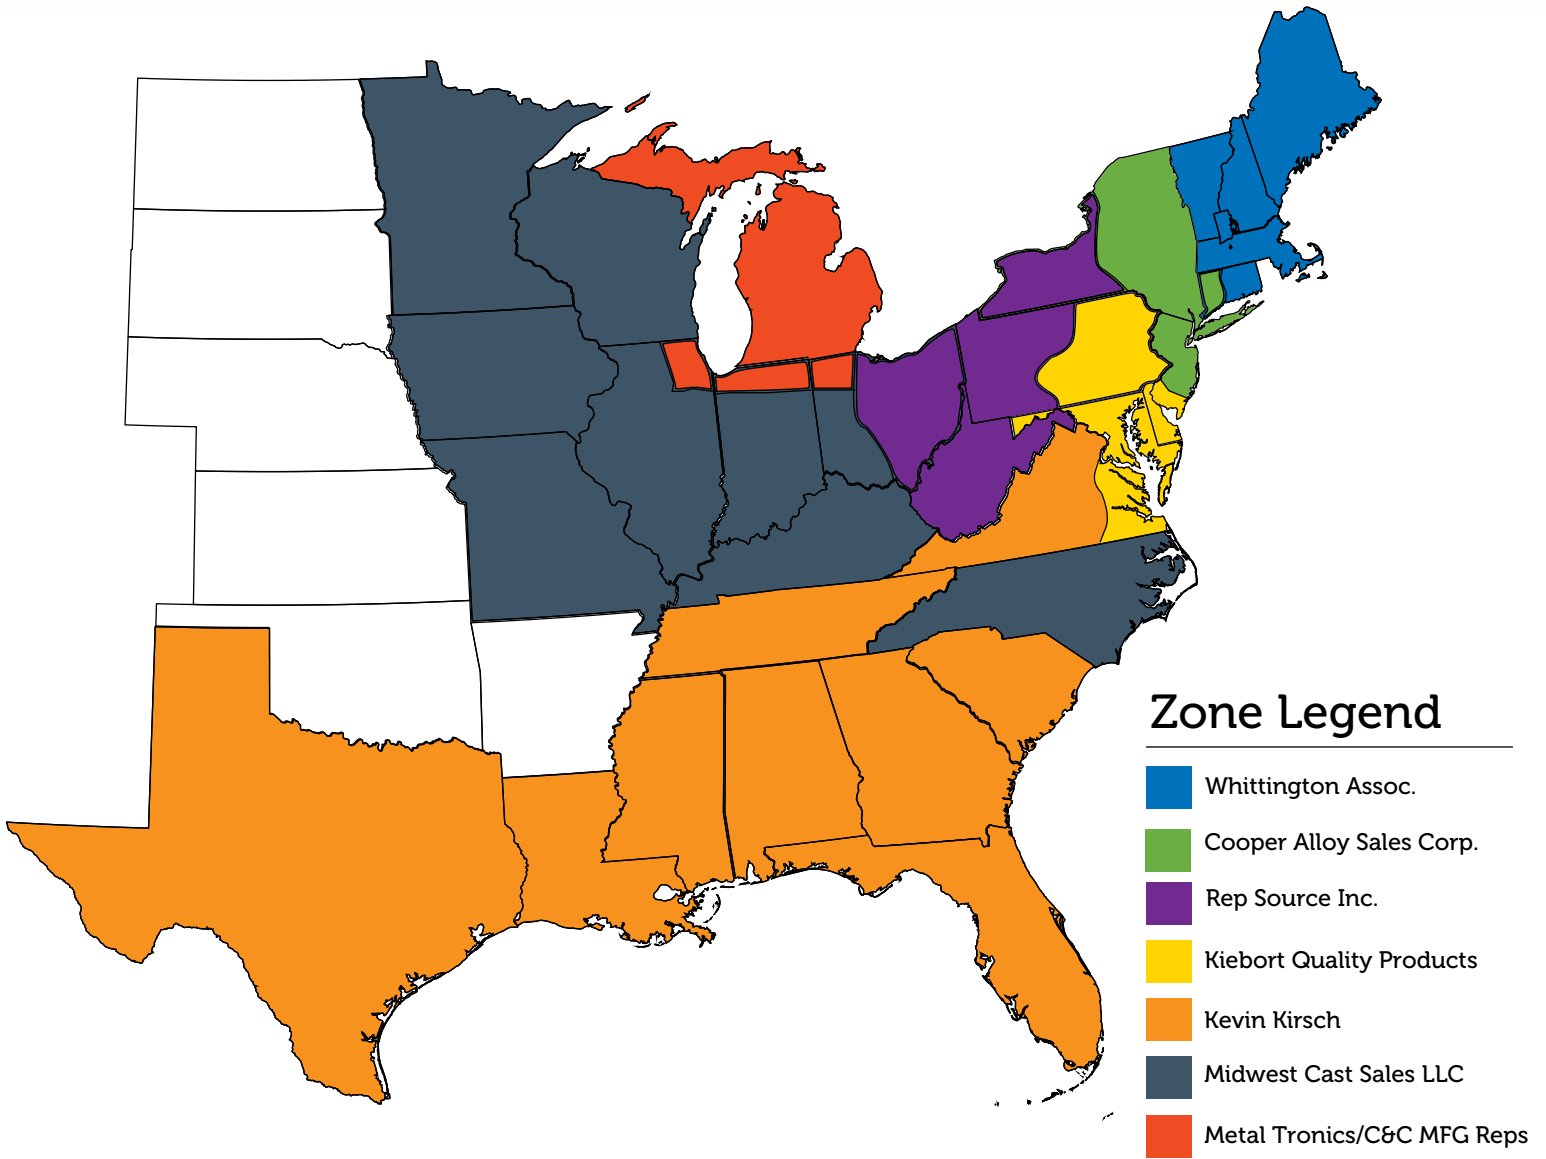

# PPCP Sales Territories

## Zone Legend

- Whittington Assoc.
- Cooper Alloy Sales Corp.
- Rep Source Inc.
- Kiebert Quality Products
- Kevin Kirsch
- Midwest Cast Sales LLC
- Metal Tronics/C&C MFG Reps

PPCP is an industry-leading manufacturer of top-quality investment castings committed to delivering excellent quality, superior value and an exceptional customer experience. PPCP has the experience, technical expertise and quality-assurance processes to consistently and reliably deliver an extensive range of casting sizes up to 250 pounds using an array of specialized alloys.